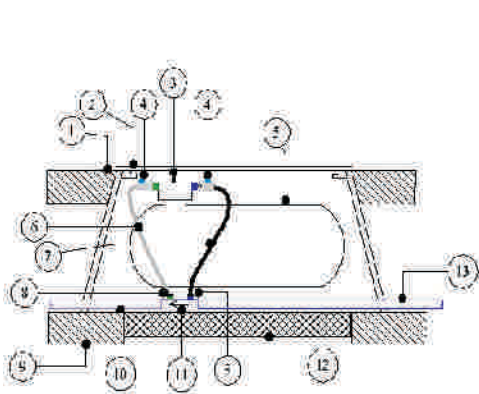

## Protect Your Client's Investment

When you include EZ-FLO in your irrigation design, you safeguard your client's investment by virtually eliminating transplant shock. The entire irrigated landscape is fed in "micro-doses" from the moment the irrigation system is activated which increases their root development and overall health. **Young landscapes mature 3 to 5 times faster** than with conventional fertilization methods so smaller, less expensive plants can be used in the initial planting. Once the landscape matures, you can reduce the feed rate. The systems pay for themselves in a matter of months by reducing water and maintenance costs.

## Flexible - Durable - Simple Implementation

EZ-FLO fits easily into any landscape irrigation design. The simplicity and compact size enables installation in a standard valve box, covered by a faux boulder or directly buried into the ground, eliminating expensive, obtrusive enclosures, electrical connections and electronic flow monitoring equipment. Because of its ease of operation, virtually no training is required for implementation. Since there are **no moving parts**, mechanical or electronic components, the systems will operate for years with little or no maintenance.

- 1- FIBER OPTIC GRAB
- 2- VALVE BOX & COVER (17" L X 12" W X 12" H)
- 3- PRE-POSITIONING CAP WITH FEED ADJUSTMENT GAGE
- 4- EZ-FLO FEEDER
- 5- EZ-FLO MIXER (17" DIA. X 12" H)
- 6- FIBER OPTIC GRAB CLEAR TUBING TO BE BURNED, ROUSED, PRE-POSITIONING CAP AND CAP LAMP
- 7- WATER N. - CONNECT BLACK TUBING TO FIBER OPTIC GRAB CLEAR TUBING
- 8- FIBER OPTIC LAMP - BURIED TO THE GROUND AND BURNED TO MAKE CONNECTION
- 9- APPROXIMATE SCHEDULE
- 10- PVC RAIN LINE TO VALVE MANHOLE
- 11- EZ-FLO IRRIGATION SOLUTION - INSTALL ACCORDING TO WATER FLOW DIRECTION ARROW
- 12- PEAS GRASS MEAT CUTTER
- 13- PVC MAIN LINE FROM BACKFLOW PREVENTER