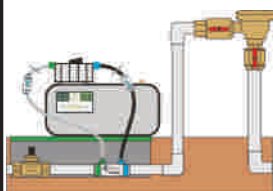

## PVC (Heavy-wall) Tank - Designed for use under Constant Pressure.

Main-line systems connect directly to the irrigation main line after the backflow preventer **and are designed to remain under constant (static) pressure.** Multiple sprinkler or drip zones can be fed with one system with a “before the zone valve” installation. Single zones can be fed with one system with an “after the zone valve” installation. These units accurately proportion their contents each time a zone is watered and automatically adjust to pressure and flow for that zone. Adjustable feed ratio from 15,000:1 (slow) to 400:1 (fast). Maximum operating tank pressure-100 PSI (6.9 bars). These units come with a five (5) year Manufacturer’s limited warranty ([www.ezflofertilizing.com/warranty.asp](http://www.ezflofertilizing.com/warranty.asp))

### Standard Capacity Units

<b>EZ001-CX</b>	1.5 Gallon Main Line Connection( 5.7 L) with Shut-off Valves and a Pressure Relief Valve	3	72
<b>EZ003-CX</b>	2.5 Gallon Main line Connection (9.5 L) with Shut-off Valves and a Pressure Relief Valve	2	48
<b>EZ005-FX</b>	4.25 Gallon Main Line Connection (16.1 L) Shut-off Valves and a Pressure Relief Valve	1	24
<b>EZ010-FX</b>	9.4 Gallon Main Line Connection (35.6 L) with Shut-Off Valves and a Pressure Relief Valve	1	12